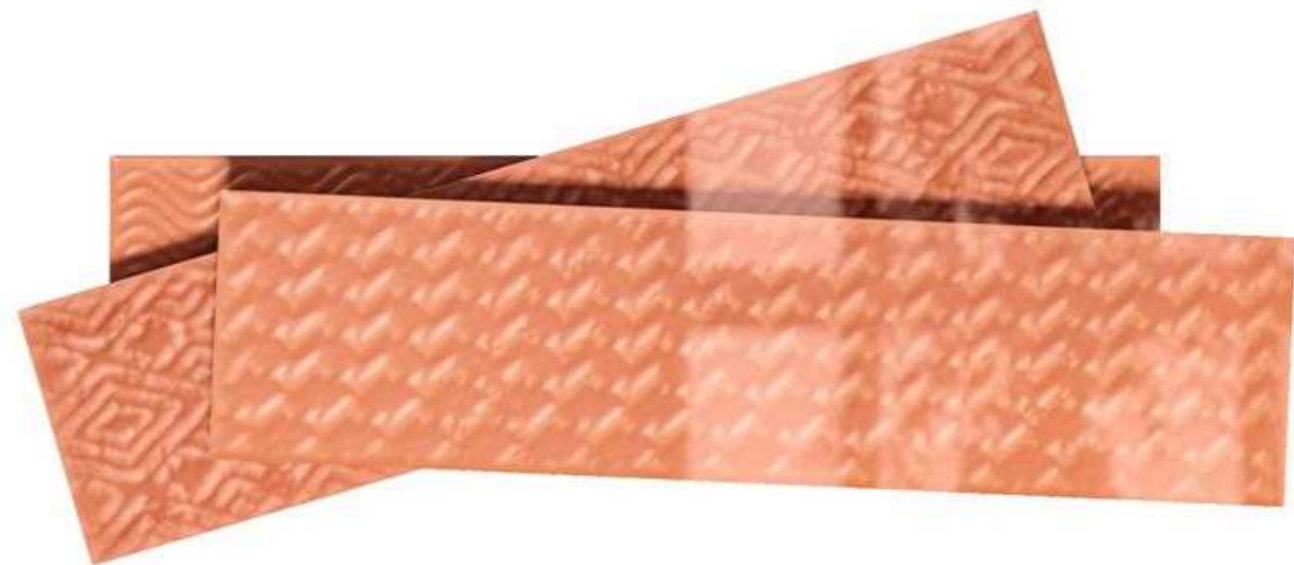

LUXERA
SURFACE
CRAFTING THE ERA OF LUXURY

SUBWAY
COLLECTION 2022

SUBWAY DESIGN

Discover the world of Tile

Subway tile has a timeless and unobtrusive appearance that works well in various settings, from ultra-modern to traditional. In general, subway tiles are rectangular and tiny to medium in size. In glossy, undulated, matte, and beveled surfaces, we provide the broadest selection of subway/metro tiles. These tiles are perfect for any space because it gives a luxurious feel.

GLOSSY FINISH

Something you cannot Forget

MATT FINISH

Beautiful tiles like never Before

FINISHES

All of the Magnificence is Yours

One of the most popular tiles for home décor and some commercial areas is the distinctive matte tile because of its matte finish, rough surface to suit a slippery environment, and sturdy and durable qualities. Installing Matte tiles on a wall or floor can provide a trendy and beautiful appearance to any space.