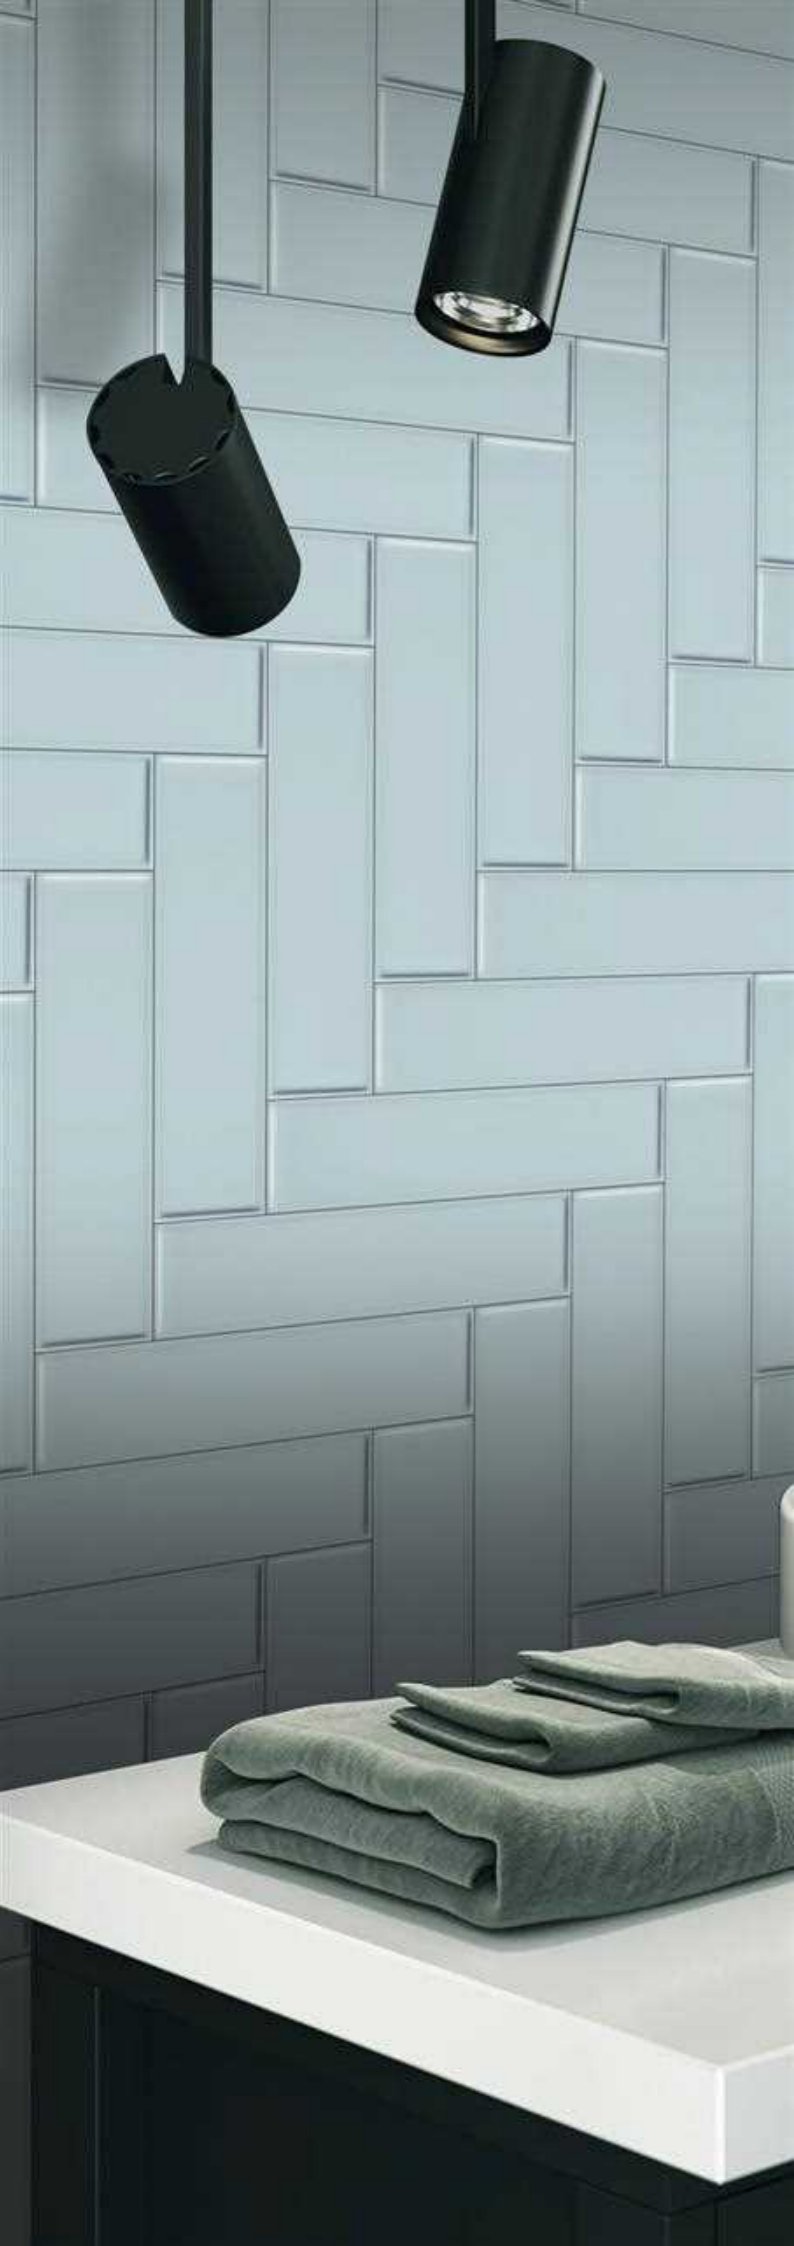

JADE

GRAPHITE

FLUTE PUNCH - (75x300)

LUXERA
SURFACE
CRAFTING THE ERA OF LUXURY

SHALLOW PUNCH - (65x260)

MATT

GLOSSY

FOREST GREEN