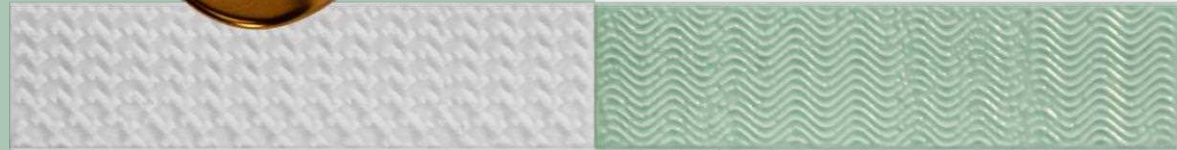

LUXERA
SURFACE
CRAFTING THE ERA OF LUXURY

SUBWAY
COLLECTION 2022

SUBWAY DESIGN

Discover the world of Tile

Subway tile has a timeless and unobtrusive appearance that works well in various settings, from ultra-modern to traditional. In general, subway tiles are rectangular and tiny to medium in size. In glossy, undulated, matte, and beveled surfaces, we provide the broadest selection of subway/metro tiles. These tiles are perfect for any space because it gives a luxurious feel.

GLOSSY FINISH

Something you cannot Forget

MATT FINISH

Beautiful tiles like never Before

FINISHES

All of the Magnificence is Yours

One of the most popular tiles for home décor and some commercial areas is the distinctive matte tile because of its matte finish, rough surface to suit a slippery environment, and sturdy and durable qualities. Installing Matte tiles on a wall or floor can provide a trendy and beautiful appearance to any space.